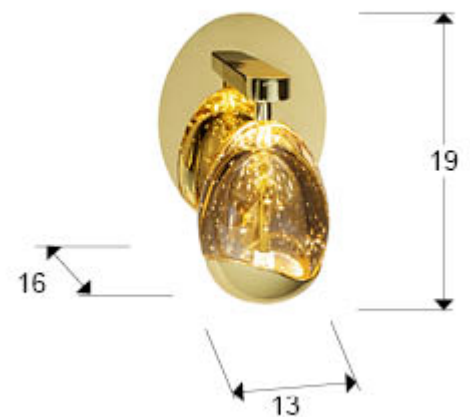

## Rocio

783945

Wall lamps

Recommended product

Wall lamp with 1 LED light, made of metal in gold finish. Shade with teardrop-shaped made of solid champagne glass with decorative bubbles inside. 5W LED. 480lm. 3,000K

### GENERAL INFORMATION

Catalogue: i42 Iluminación  
Page: 208  
EAN Code: 8435435338640  
Type: Wall lamps  
Collection: Rocio

### SIZES

Sizes: ↔ 13.0 ↓ 19.0 ↗ 16.0 cm  
Weight: 1.5 Kg

### SIZES WITH PACKAGING

Weight: 1.8 Kg  
Volume: 0.0150m<sup>3</sup>  
Sizes: ↔ 23.0 ↓ 22.0 ↗ 29.0 cm

---